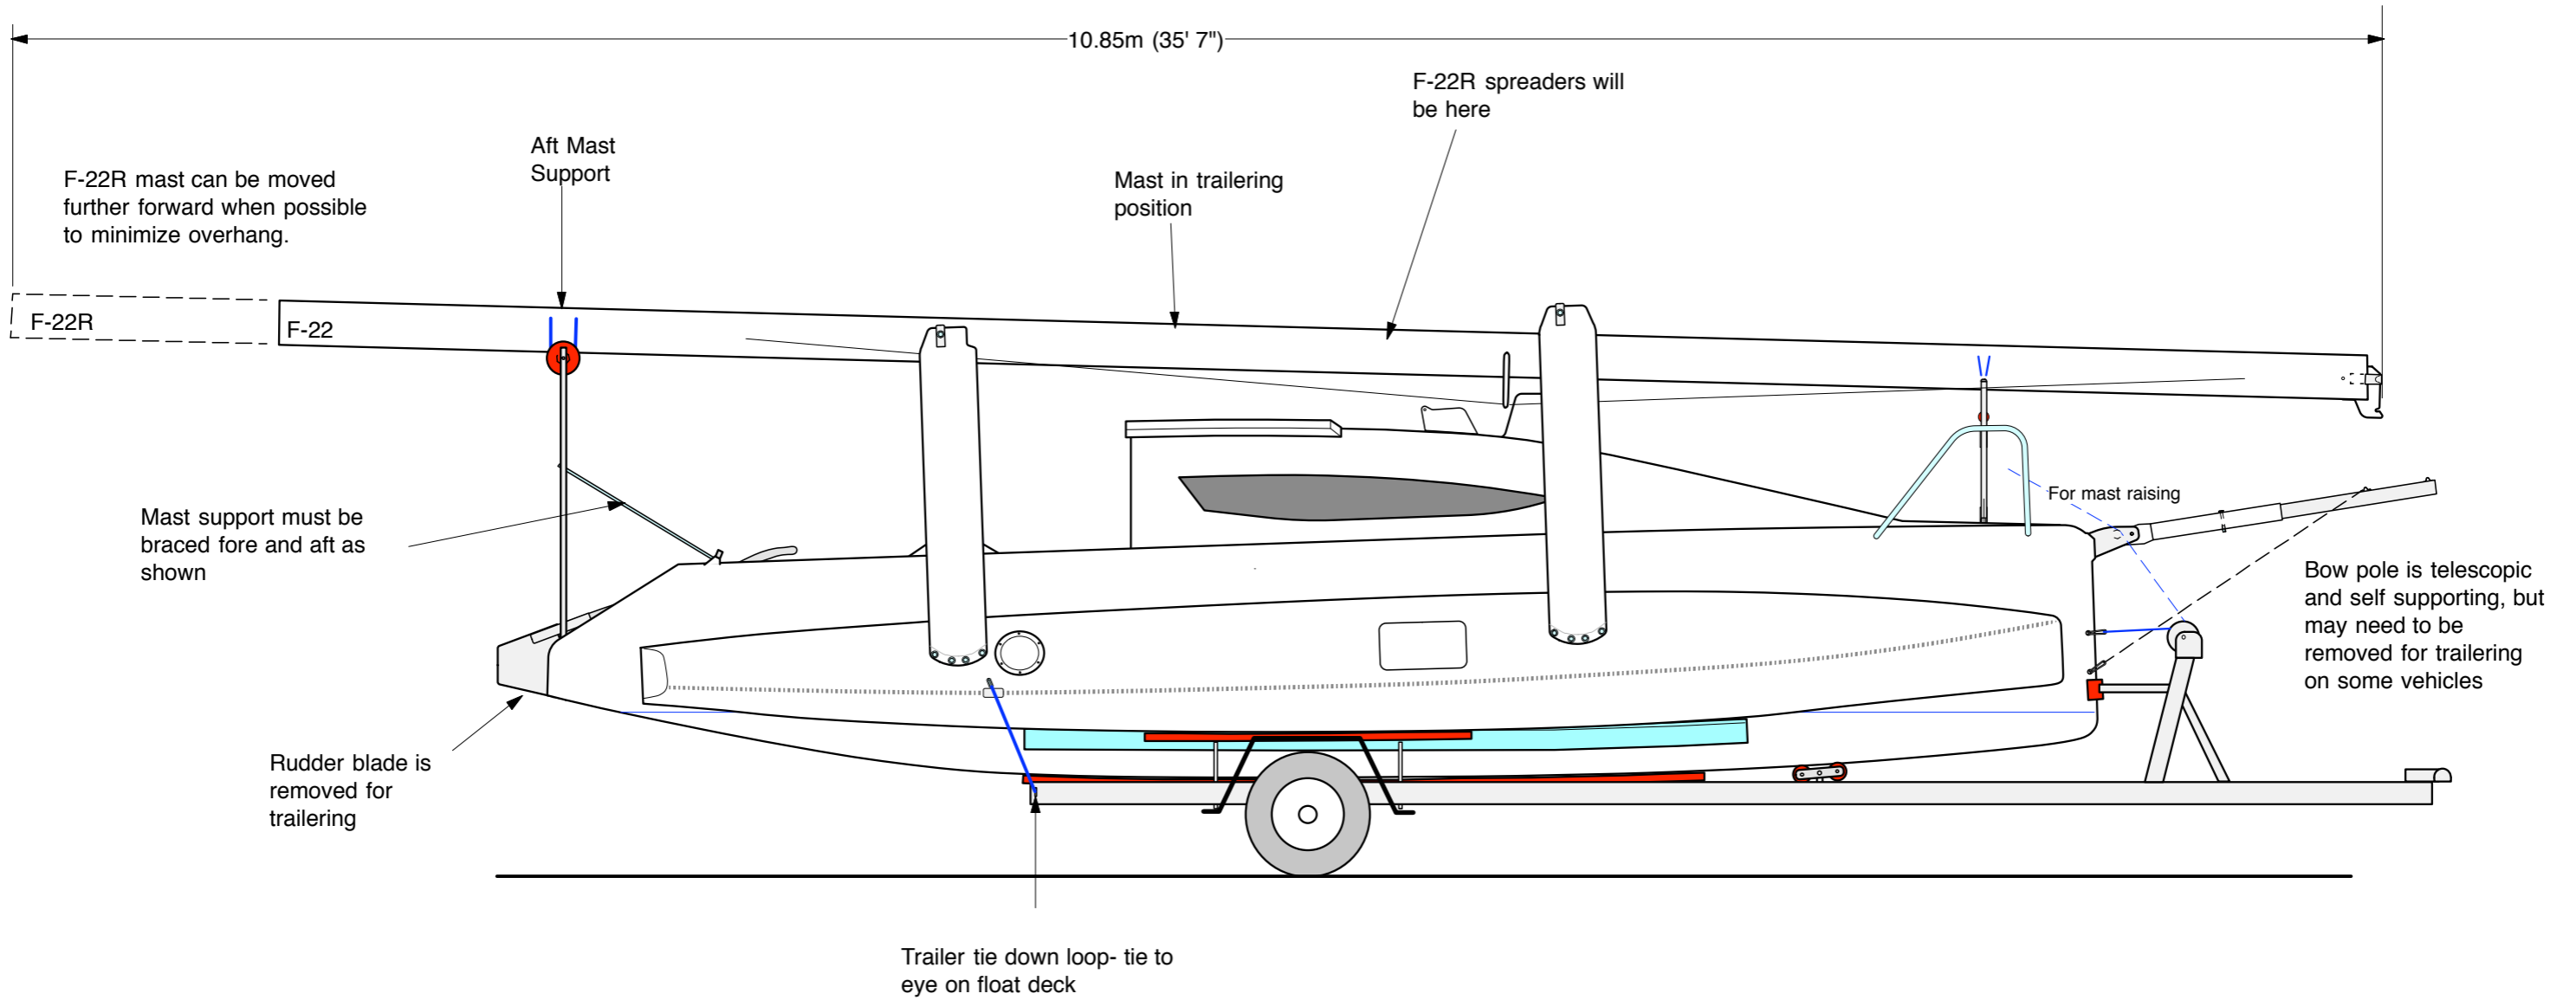

Overall Height on Trailer is approx. 2.6 - 2.67m  
 (8' 7" - 8' 9") depending on trailer and wheel size.  
 Measure to be safe.

Trailer lights - Check with local regulations for correct light configuration. Tail lights are best on separate removable brackets mounted on Transom, with cable run independently over boat. Avoid trailer mounted lights - salt water soon renders them inoperative. Local regulations may also require lights to be at or near the aft end of the trailer/boat.

**TRADITIONAL STEEL TYPE TRAILER SHOWN**

Scale 1 : 30

Revised Jan 26th, 2014

<b>Production F-22</b>
<b>TRAILERING</b>
<b>Farrier Marine (NZ) Ltd</b>