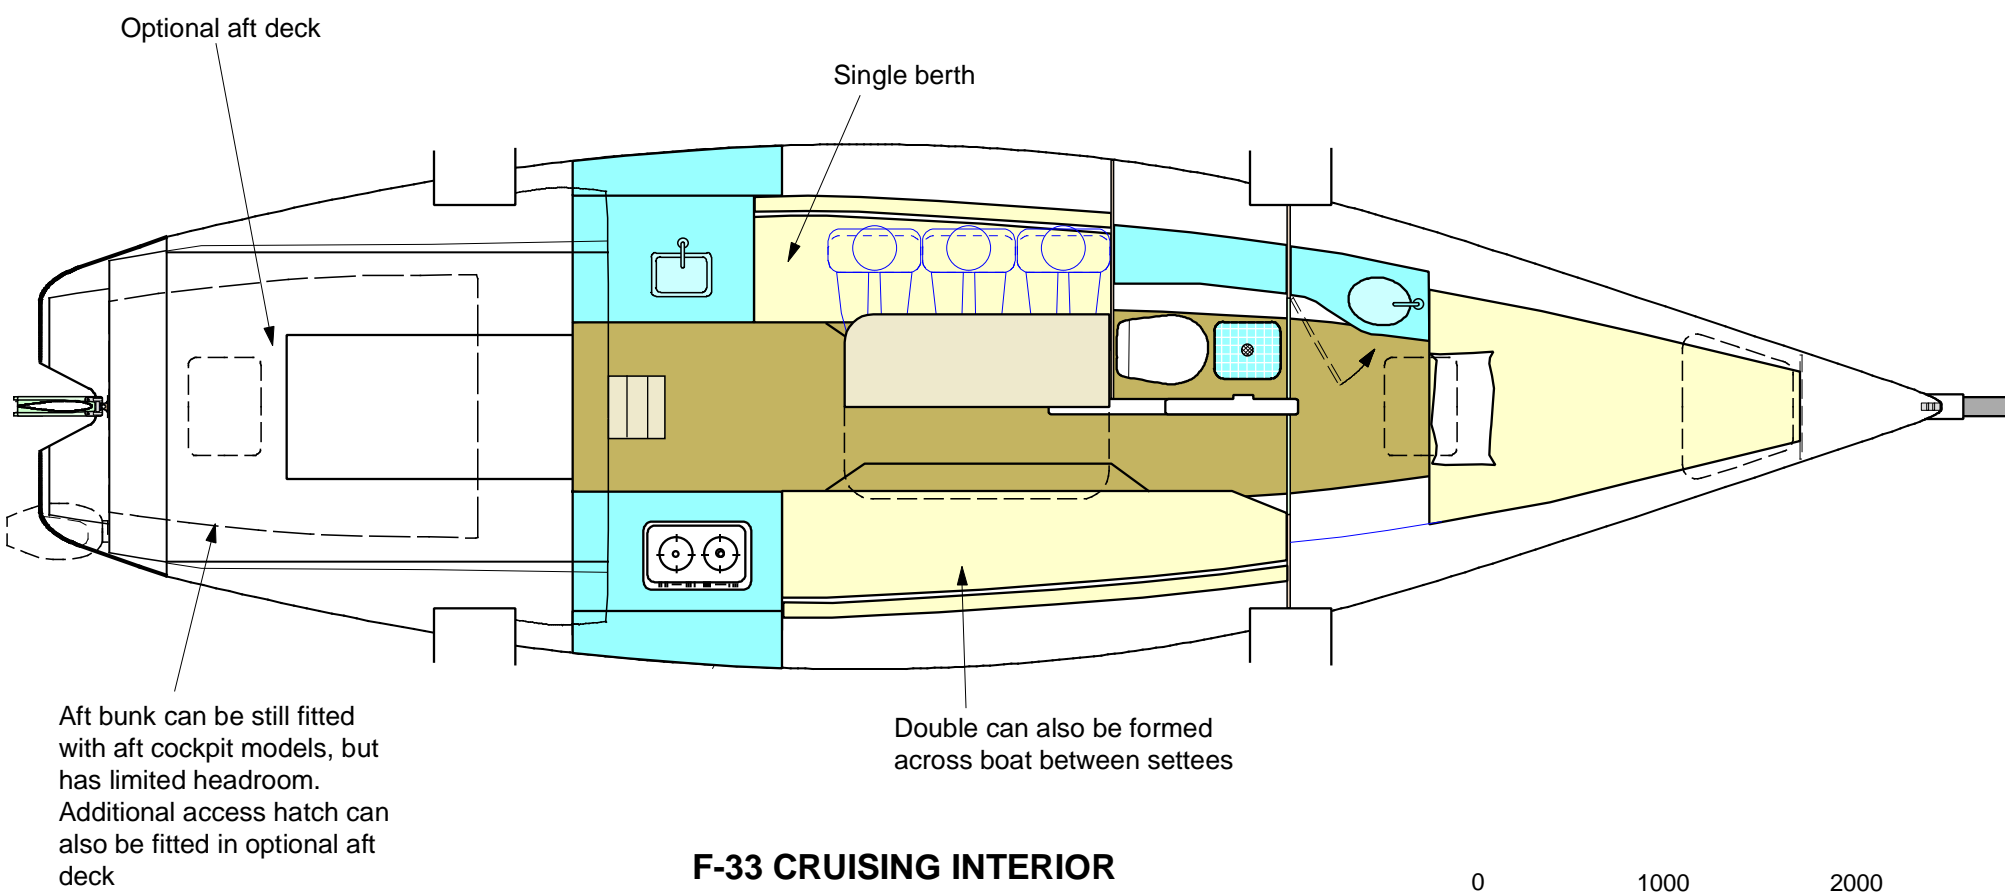

F-33 CRUISING INTERIOR
Aft Cockpit Option 1

F-33 CRUISING INTERIOR
Aft Cockpit Option 2

Scale 1 : 40

BASIC F-33ST INTERIOR
With extra long cockpit

Revised: June 17, 2002

F-33 AFT COCKPIT INTERIOR OPTIONS